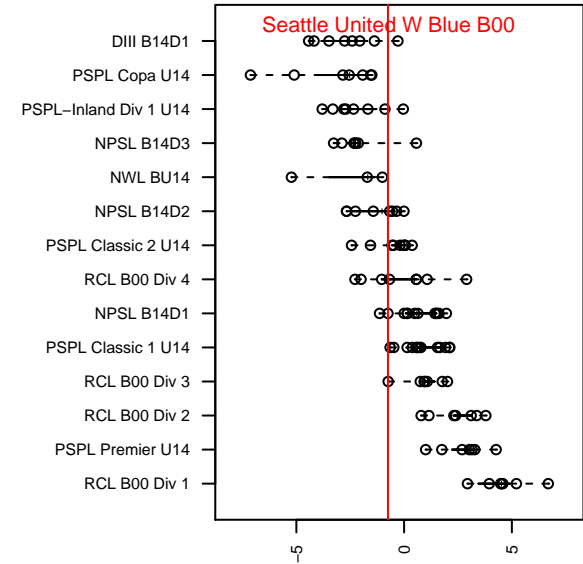

Seattle United W Blue B00

Seattle United Regional
 Seattle, WA
 B00 total strength=1014
 attack=2.79 defense=1.58
 fall league = NPSL B14D1

alt names used:
 Seattle United West B00 Blue
 Seattle United West B00 Blue
 SEATTLE UNITED WEST B00 BLUE (WA)
 Seattle united West B00 Blue

Venues played:
 2014 Skagit Firecracker U14
 2014 REDAPT Cup Silver U14
 2014 NPSL B14D1
 2014 Founders Cup B00

Seattle United W Blue B00
 Dots are actual minus expected GF (blue circles) and GA (red triangles).
 Blue line is smoothed change in attack strength. Red is smoothed change in defense strength.

**attack and defense variance (black dot)
relative to other teams
and top 10 in region**

**attack and defense rating
relative to others at age
and all opponents in last 13 months**

Performance relative to 13 month average