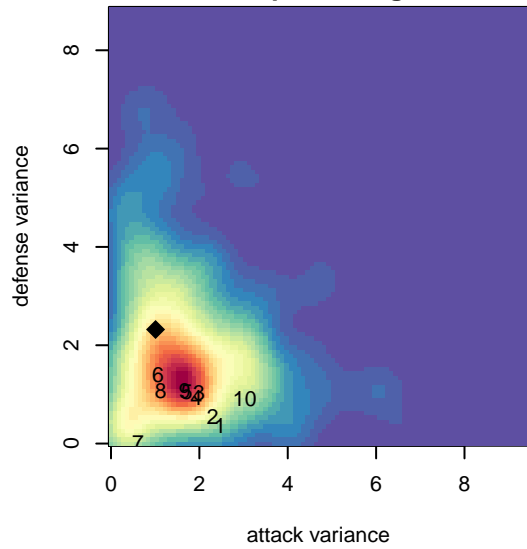

Seattle United W Blue B00

Seattle United Regional
 Seattle, WA
 B00 total strength=1014
 attack=2.79 defense=1.58
 fall league = NPSL B14D1

alt names used:
 Seattle United West B00 Blue
 Seattle United West B00 Blue
 SEATTLE UNITED WEST B00 BLUE (WA)
 Seattle united West B00 Blue

Venues played:
 2014 Skagit Firecracker U14
 2014 REDAPT Cup Silver U14
 2014 NPSL B14D1
 2014 Founders Cup B00

Seattle United W Blue B00
 Dots are actual minus expected GF (blue circles) and GA (red triangles).
 Blue line is smoothed change in attack strength. Red is smoothed change in defense strength.

**attack and defense variance (black dot)
relative to other teams
and top 10 in region**

**attack and defense rating
relative to others at age
and all opponents in last 13 months**

Performance relative to 13 month average