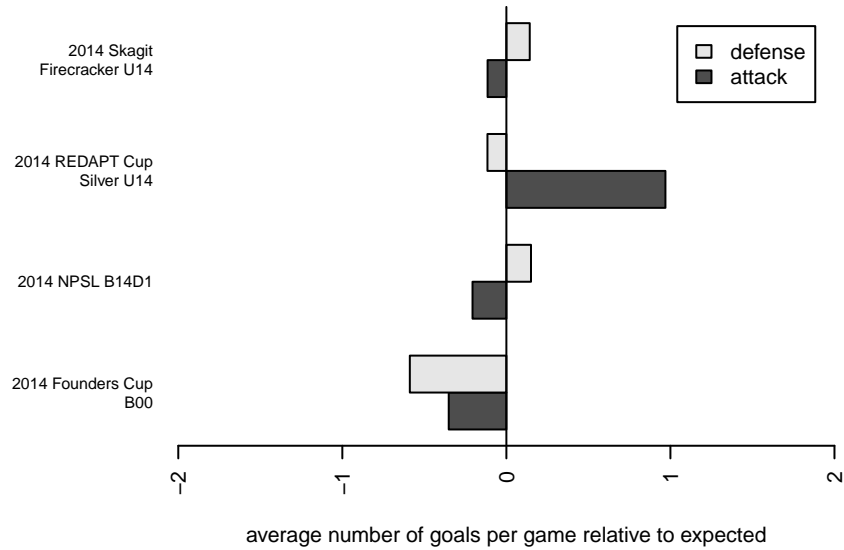

Seattle United W Blue B00

Seattle United Regional
 Seattle, WA
 B00 total strength=1014
 attack=2.79 defense=1.58
 fall league = NPSL B14D1

alt names used:
 Seattle United West B00 Blue
 Seattle United West B00 Blue
 SEATTLE UNITED WEST B00 BLUE (WA)
 Seattle united West B00 Blue

Venues played:
 2014 Skagit Firecracker U14
 2014 REDAPT Cup Silver U14
 2014 NPSL B14D1
 2014 Founders Cup B00

Seattle United W Blue B00
 Dots are actual minus expected GF (blue circles) and GA (red triangles).
 Blue line is smoothed change in attack strength. Red is smoothed change in defense strength.

**attack and defense variance (black dot)
relative to other teams
and top 10 in region**

**attack and defense rating
relative to others at age
and all opponents in last 13 months**

Performance relative to 13 month average